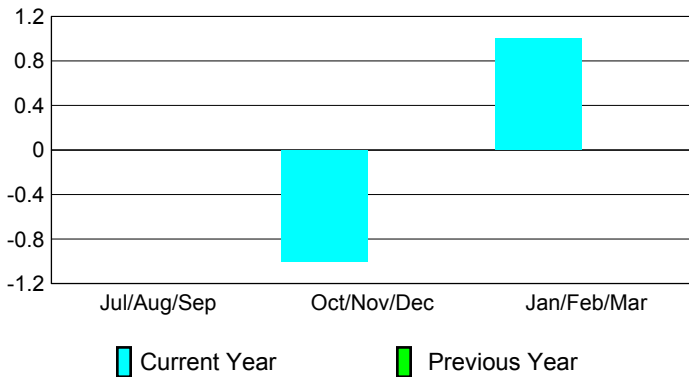

Club Results 2008-2009

Goal, New, Dropped, Gain/Loss

Comparison of Club Gain/Loss

Current Year Compared to the Previous Year

YTD Status Quo Clubs 2008-2009

Status Quo Clubs Compared to Status Quo Members

MEMBERSHIP