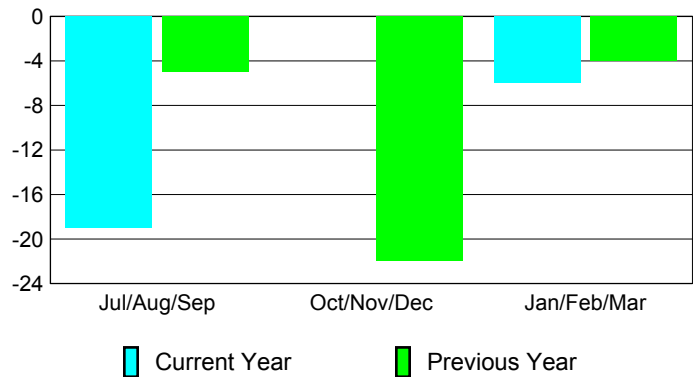

Membership Results 2008-2009

Membership 2007-2008

Month	Net Memb Goal	Actual New Memb	Actual Dropped Memb	Gain/Loss of Memb	Gain/Loss of Memb
Jul/Aug/Sep	5	17	-36	-19	-5
Oct/Nov/Dec	15	32	-32	0	-22
Jan/Feb/Mar	-5	24	-30	-6	-4
Totals	15	73	-98	-25	-31

Membership Results 2008-2009

Goal, New, Dropped, Gain/Loss

Comparison of Membership Gain/Loss

Current Year Compared to the Previous Year

Gender Comparison 2008-2009