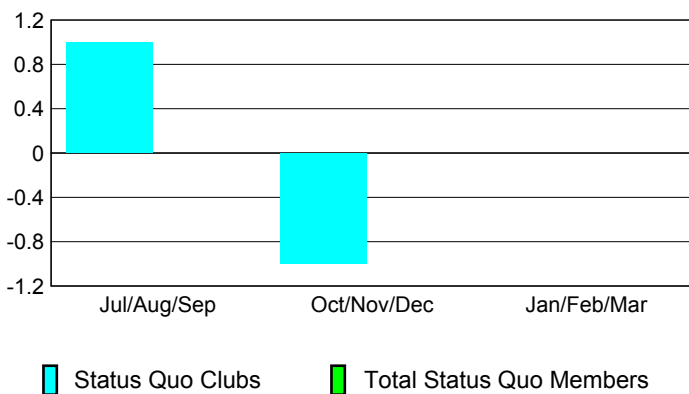

Club Results 2008-2009

Goal, New, Dropped, Gain/Loss

Comparison of Club Gain/Loss

Current Year Compared to the Previous Year

YTD Status Quo Clubs 2008-2009

Status Quo Clubs Compared to Status Quo Members

MEMBERSHIP

Membership Results 2008-2009

Membership 2007-2008

Month	Net Memb Goal	Actual New Memb	Actual Dropped Memb	Gain/Loss of Memb	Gain/Loss of Memb
Jul/Aug/Sep	5	17	-36	-19	-5
Oct/Nov/Dec	15	32	-32	0	-22
Jan/Feb/Mar	-5	24	-30	-6	-4
Totals	15	73	-98	-25	-31