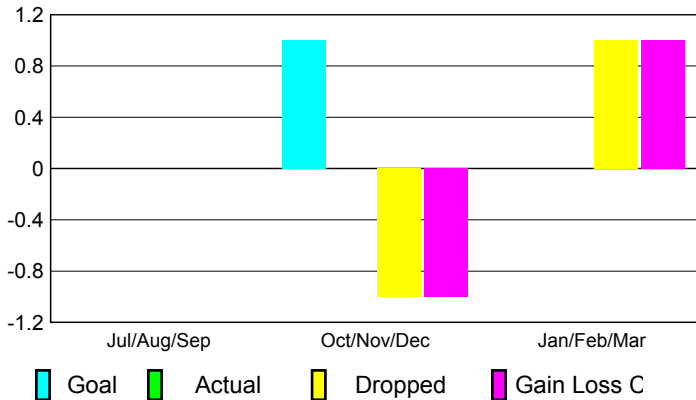

2008-2009 GMT Quarterly Report for District (or Undistricted) District 201C1

GMT: **Anthony 'Tony' J Benbow**

Location: **AUSTRALIA**

GMT CA: **7**

CLUBS

Club Results 2008-2009

Clubs 2007-2008

Month	New Club Goal	Actual New Clubs	Actual Dropped Clubs	Gain/Loss of Clubs	Gain/Loss of Clubs
Jul/Aug/Sep	0	0	0	0	0
Oct/Nov/Dec	1	0	-1	-1	0
Jan/Feb/Mar	0	0	1	1	0
Totals	1	0	0	0	0

Club Results 2008-2009

Goal, New, Dropped, Gain/Loss

Comparison of Club Gain/Loss

Current Year Compared to the Previous Year

YTD Status Quo Clubs 2008-2009

Status Quo Clubs Compared to Status Quo Members

MEMBERSHIP

Membership Results 2008-2009

Membership 2007-2008

Month	Net Memb Goal	Actual New Memb	Actual Dropped Memb	Gain/Loss of Memb	Gain/Loss of Memb
Jul/Aug/Sep	5	17	-36	-19	-5
Oct/Nov/Dec	15	32	-32	0	-22
Jan/Feb/Mar	-5	24	-30	-6	-4
Totals	15	73	-98	-25	-31